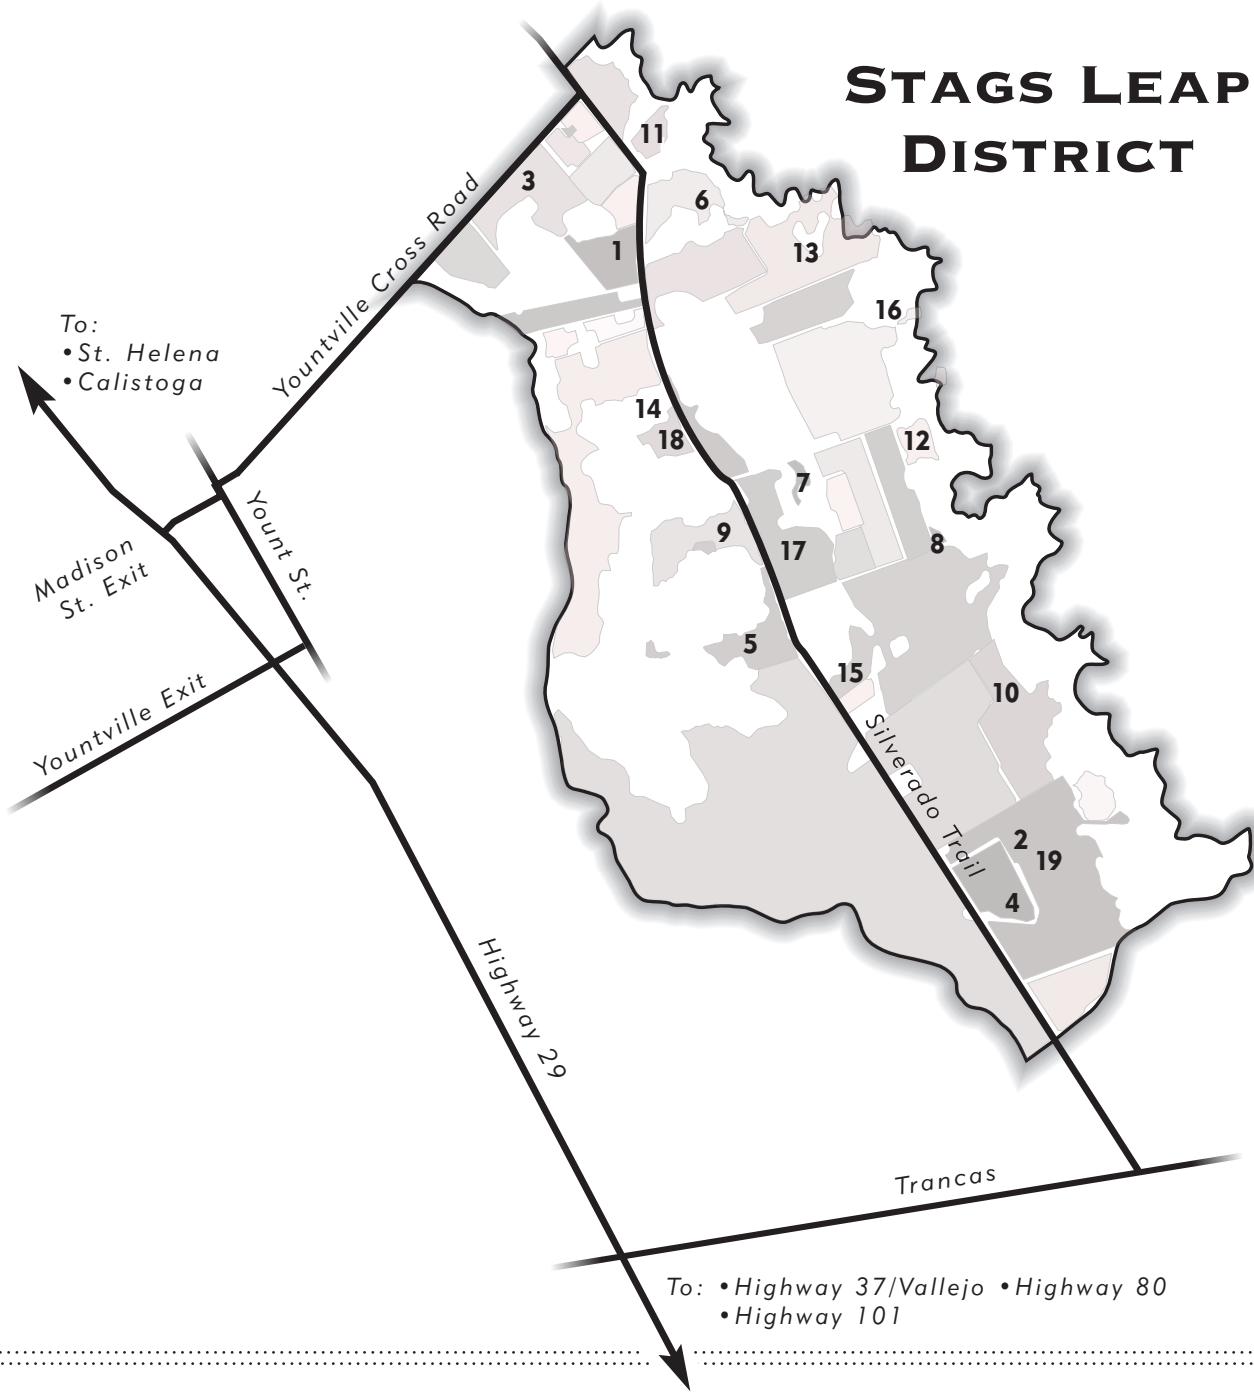

STAGS LEAP DISTRICT

STAGS LEAP DISTRICT WINEGROWERS

- | | | | |
|--|--|---|--|
| 1 Baldacci Family Vineyards
6236 Silverado Trail | 6 Ilsley Vineyards
6275 Silverado Trail | 11 Robert Sinskey Vineyards
6320 Silverado Trail | 16 Stags' Leap Winery
6150 Silverado Trail |
| 2 Chimney Rock Winery
5350 Silverado Trail | 7 Lindstrom Wines
5994 Silverado Trail | 12 Robinson Family Vineyards
5880 Silverado Trail | 17 Steltzner Vineyards
5998 Silverado Trail |
| 3 Cliff Lede Vineyards
1473 Yountville Crossroad | 8 Malk Family Vineyards
5850 Silverado Trail | 13 Shafer Vineyards
6154 Silverado Trail | 18 Taylor Family Vineyards
5991 Silverado Trail |
| 4 Clos Du Val
5330 Silverado Trail | 9 Pine Ridge Vineyards
5901 Silverado Trail | 14 Silverado Vineyards
6121 Silverado Trail | 19 Terlato Family Vineyards
5350 Silverado Trail |
| 5 Hartwell Vineyards
5795 Silverado Trail | 10 Regusci Winery
5584 Silverado Trail | 15 Stag's Leap Wine Cellars
5580 Silverado Trail | |