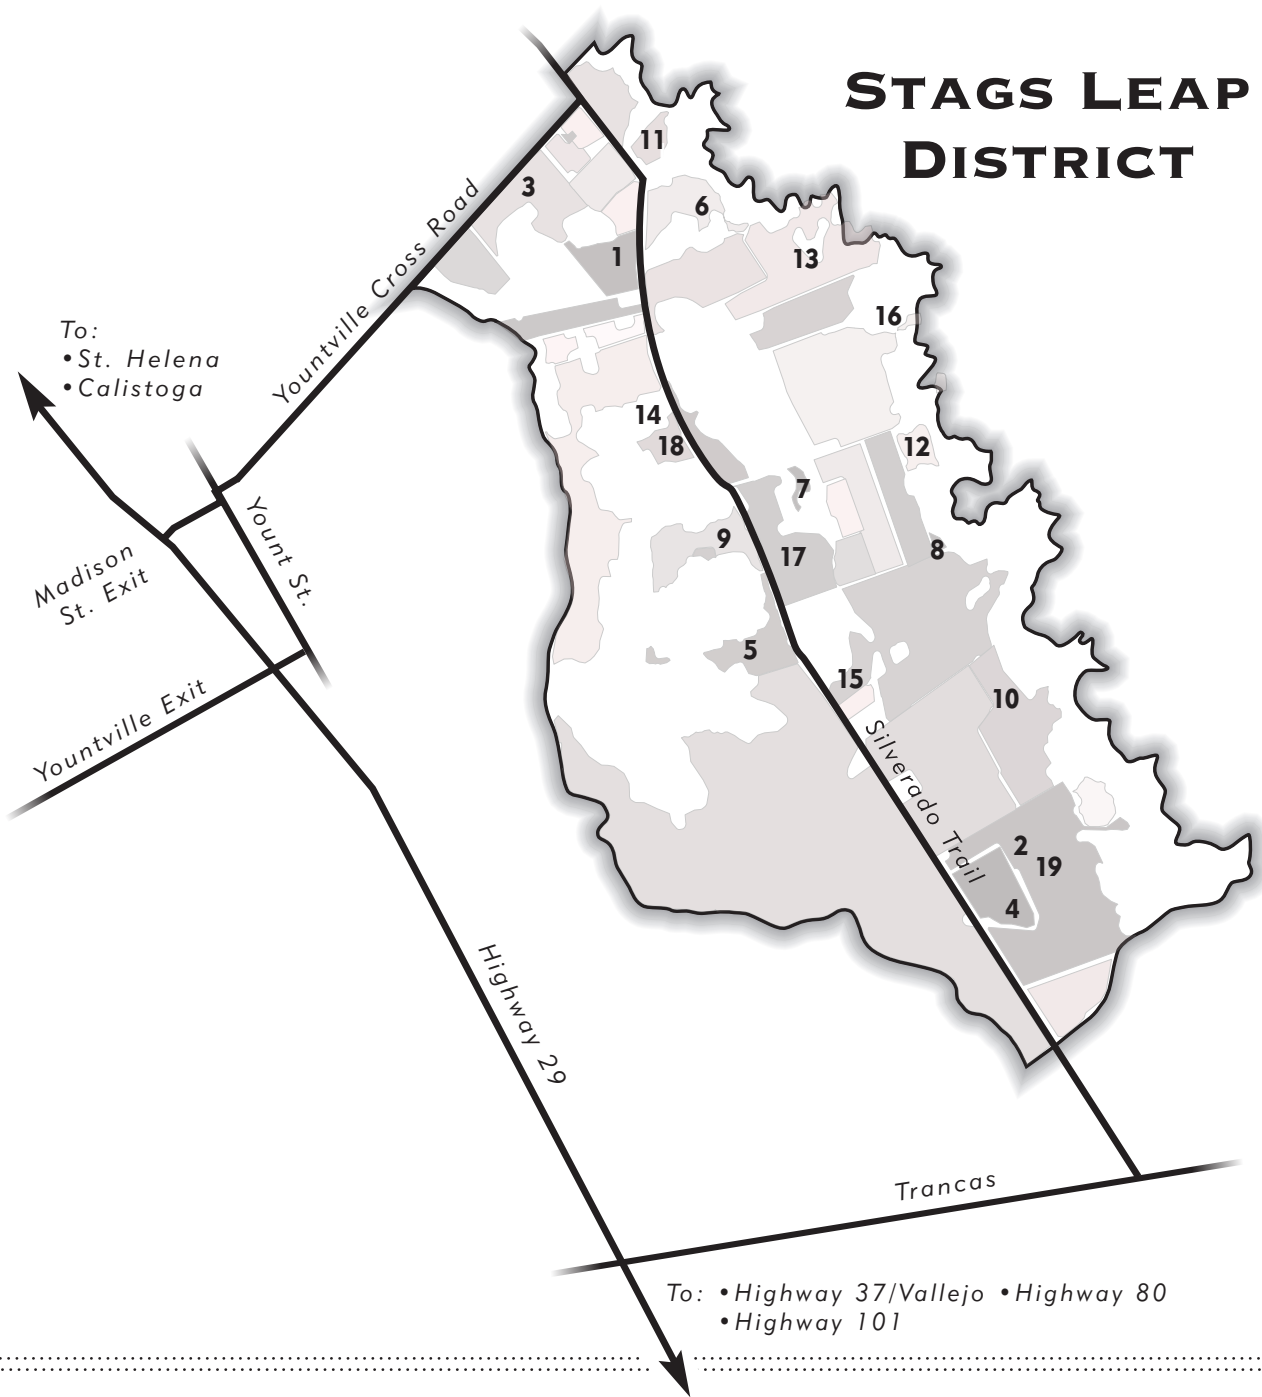

# STAGS LEAP DISTRICT

## STAGS LEAP DISTRICT WINEGROWERS

- |  |  |   |  |
|--|--|---|--|
| <b>1</b> Baldacci Family Vineyards<br>6236 Silverado Trail | <b>6</b> Ilsley Vineyards<br>6275 Silverado Trail      | <b>11</b> Robert Sinskey Vineyards<br>6320 Silverado Trail  | <b>16</b> Stags' Leap Winery<br>6150 Silverado Trail       |
| <b>2</b> Chimney Rock Winery<br>5350 Silverado Trail       | <b>7</b> Lindstrom Wines<br>5994 Silverado Trail       | <b>12</b> Robinson Family Vineyards<br>5880 Silverado Trail | <b>17</b> Steltzner Vineyards<br>5998 Silverado Trail      |
| <b>3</b> Cliff Lede Vineyards<br>1473 Yountville Crossroad | <b>8</b> Malk Family Vineyards<br>5850 Silverado Trail | <b>13</b> Shafer Vineyards<br>6154 Silverado Trail          | <b>18</b> Taylor Family Vineyards<br>5991 Silverado Trail  |
| <b>4</b> Clos Du Val<br>5330 Silverado Trail               | <b>9</b> Pine Ridge Vineyards<br>5901 Silverado Trail  | <b>14</b> Silverado Vineyards<br>6121 Silverado Trail       | <b>19</b> Terlato Family Vineyards<br>5350 Silverado Trail |
| <b>5</b> Hartwell Vineyards<br>5795 Silverado Trail        | <b>10</b> Regusci Winery<br>5584 Silverado Trail       | <b>15</b> Stag's Leap Wine Cellars<br>5580 Silverado Trail  |  |